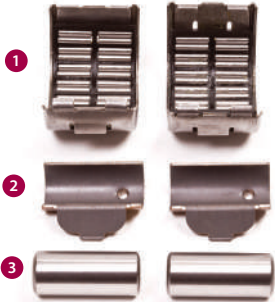

BEARINGS / KALİPER MASURA RULMAN TAKIMI

Ege Fren No	ES990106
OEM No	SJ4098, 3092261
Application	LRG542/43 LRG598/99, LRG632/33, LRG642/43/752/53, LRG662/63, LRG669/70, LRG744/45

Part Name Parça Adı	Dimension Ölçü (mm)	Pcs. Adet
1 Roller Bearing Set / Masura Rulman Tk.	-	2
2 Half Bearings / Yataklama	-	2
3 Roller / Makara	-	2
Application / Uygulama		ROR, Volvo

BEARINGS / KALİPER MASURA RULMAN TAKIMI