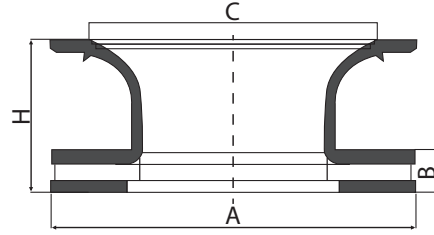

A = Disc Diameter
B = Thickness
H = Height
C = Hub Diameter

D = Bolt Axis Distance
N = Hole Pcs.
Q = Hole Diameter