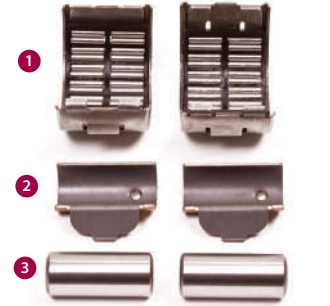

BEARINGS / KALİPER MASURA RULMAN TAKIMI

Ege Fren No	ES990106
OEM No	SJ4098, 3092261
Application	LRG542/43 LRG598/99, LRG632/33, LRG642/43/752/53, LRG662/63, LRG669/70, LRG744/45

Part Name Parça Adı	Dimension Ölçü (mm)	Pcs. Adet
1 Roller Bearing Set / Masura Rulman Tk.	-	2
2 Half Bearings / Yataklama	-	2
3 Roller / Makara	-	2
Application / Uygulama ERF, MAN, ROR, Volvo, Renault(Magnum, Premium), Van Hool