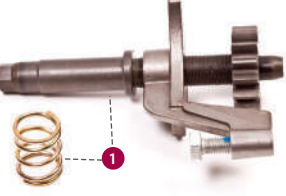

ADJUSTING MECH. (RIGHT) / KALİPER AYAR MEKANİZMASI (SAĞ)

Ege Fren No	ES990096
OEM No	-
Application	LRG545, LRG547, LRG553, LRG573, LRG580, LRG582, LRG639, LRG646, LRG658, LRG662, LRG664, LRG669, LRG701, LRG713, LRG721, LRG723, LRG725, LRG745, LRG749, LRG751

Part Name Parça Adı	Dimension Ölçü (mm)	Pcs. Adet
1 Adjuster Mech. / Ayar Mek.	Right / Sağ	1
Application / Uygulama ERF, MAN, ROR, Volvo, Renault(Magnum, Premium), Van Hool