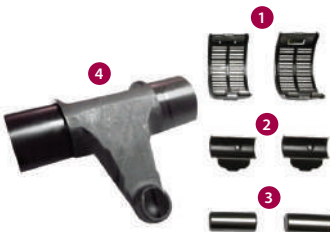

LEVER & BEARINGS / LEVYE VE RULMAN TAKIMI

Ege Fren No	ES990207
OEM No	-
Application	-

Part Name Parça Adı	Dimension Ölçü (mm)	Pcs. Adet
1 Roller Bearing Set / Masura Rulman Tk.	-	2
2 Half Bearings / Yataklama	-	2
3 Roller / Makara	-	2
4 Lever / Levye	-	1
Application / Uygulama ERF, MAN, ROR, Volvo, Renault(Magnum, Premium), Van Hool