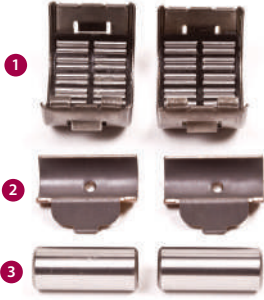

HALF BEARINGS / KALİPER MASURA RULMAN TAKIMI

Ege Fren No	ES990079
OEM No	SJ4112, 3092329
Application	LRG536/37/652/53 LRG (544/545, 546/547, 552/53, 560/61, 570/71, 572/73, 574/75, 578/79, 580/81, 582/83, 586/87, 588/89, 590/91, 596/97, 616/17, 638/39, 646/47, 648/49, 650/51, 658/59, 664/65, 700/01, 702/03, 704/05, 712/13, 720/21, 722/23, 724/25, 736/37, 748/49, 750/51)

Part Name Parça Adı	Dimension Ölçü (mm)	Pcs. Adet
1 Roller Bearing Set / Masura Rulman Tk.	-	2
2 Half Bearings / Yataklama	-	2
3 Roller / Makara	-	2
Application / Uygulama		ROR, Volvo