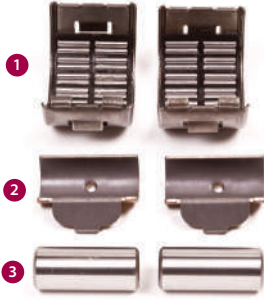

HALF BEARINGS / KALİPER MASURA RULMAN TAKIMI

Ege Fren No	ES990079
OEM No	SJ4112, 3092329
Application	LRG536/37/652/53 LRG (544/545, 546/547, 552/53, 560/61, 570/71, 572/73, 574/75, 578/79, 580/81, 582/83, 586/87, 588/89, 590/91, 596/97, 616/17, 638/39, 646/47, 648/49, 650/51, 658/59, 664/65, 700/01, 702/03, 704/05, 712/13, 720/21, 722/23, 724/25, 736/37, 748/49, 750/51)

Part Name Parça Adı	Dimension Ölçü (mm)	Pcs. Adet
1 Roller Bearing Set / Masura Rulman Tk.	-	2
2 Half Bearings / Yataklama	-	2
3 Roller / Makara	-	2
Application / Uygulama		RVI, MAN, Irisbus, Van Hool