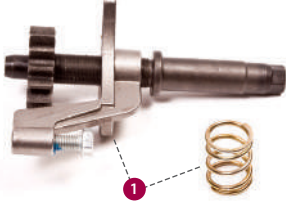

ADJUSTING MECH. (LEFT) / KALİPER AYAR MEKANİZMASI (SOL)

Ege Fren No	ES990095
OEM No	-
Application	LRG544, LRG546, LRG552, LRG572, LRG581, LRG583, LRG638, LRG647, LRG659, LRG663, LRG665, LRG670, LRG700, LRG712, LRG720, LRG722, LRG724, LRG744, LRG748, LRG750

Part Name Parça Adı	Dimension Ölçü (mm)	Pcs. Adet
1 Adjuster Mech. / Ayar Mek.	Left / Sol	1
Application / Uygulama ERF, MAN, ROR, Volvo, Renault(Magnum, Premium), Van Hool