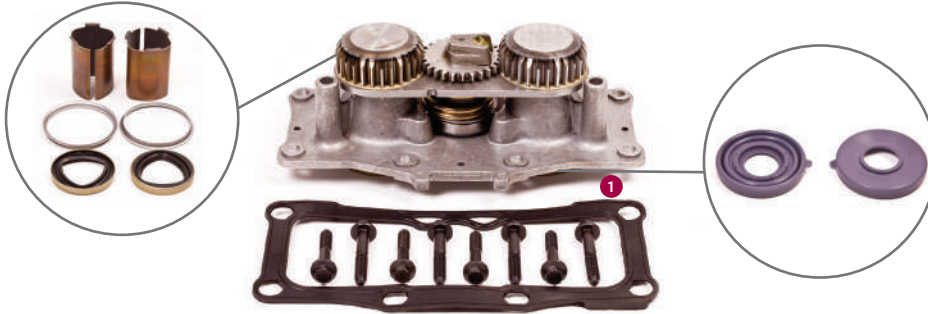

CALIPER CALIBRATION MECH. KIT / KALİPER ALÜMİNYUM KAPAK SET

Ege Fren No	ES990115
OEM No	-
Application	LRG544/45, RG546/47, LRG572/73, LRG580/81, LRG582/83, LRG638/39, LRG646/47, LRG658/59, LRG662/63, LRG664/65, LRG669/70, LRG700/01, LRG712/13, LRG720/21, LRG722/23, LRG724/25, LRG744/45, LRG748/49, LRG750/51

Part Name Parça Adı	Dimension Ölçü (mm)	Pcs. Adet	Application / Uygulama
1 Calibration Mech. Kit / Al. Kapak Set	-	1	ERF, MAN, ROR, Volvo, Renault(Magnum, Premium), Van Hool