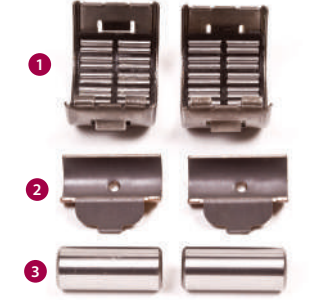

HALF BEARINGS / KALİPER MASURA RULMAN TAKIMI

Ege Fren No	ES990079
OEM No	SJ4112, 3092329
Application	LRG536/37/652/53 LRG (544/545, 546/547, 552/53, 560/61, 570/71, 572/73, 574/75, 578/79, 580/81, 582/83, 586/87, 588/89, 590/91, 596/97, 616/17, 638/39, 646/47, 648/49, 650/51, 658/59, 664/65, 700/01, 702/03, 704/05, 712/13, 720/21, 722/23, 724/25, 736/37, 748/49, 750/51)

Part Name Parça Adı	Dimension Ölçü (mm)	Pcs. Adet
1 Roller Bearing Set / Masura Rulman Tk.	-	2
2 Half Bearings / Yataklama	-	2
3 Roller / Makara	-	2
Application / Uygulama ERF, MAN, ROR, Volvo, Renault(Magnum, Premium), Van Hool