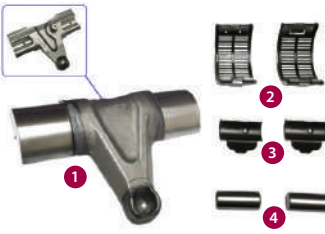

CALIPER LEVER SET / KALİPER LEVYE TAKIMI

Ege Fren No	ES990398
OEM No	-
Application	EX 225

Part Name Parça Adı	Dimension Ölçü (mm)	Pcs. Adet
1 Lever / Levye	-	1
2 Roller Bearing Set / Masura Rulman Tk.	-	2
3 Half Bearings / Yataklama	-	2
4 Roller / Makara	-	2
Application / Uygulama ERF, MAN, ROR, Volvo, Renault(Magnum, Premium)		

CALIPER BEARING CAPS / KALİPER RULMAN YATAĞI