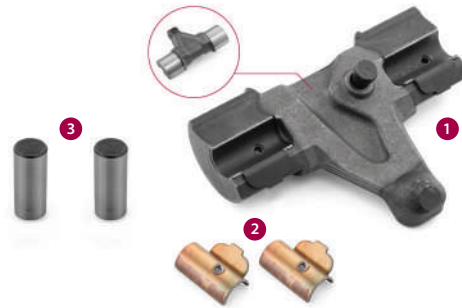

LEVER & BEARINGS / LEVYE VE RULMAN TAKIMI

Ege Fren No	ES991057
OEM No	-
Application	-

Part Name Parça Adı	Dimension Ölçü (mm)	Pcs. Adet	Application / Uygulama
1 Lever / Levye	-	2	ERF, MAN, ROR, Volvo, Renault(Magnum, Premium), Van Hool
2 Half Bearings / Yataklama	-	2	
3 Roller / Makara	-	2